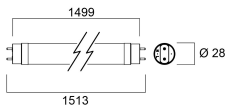

TECHNICAL DRAWINGS