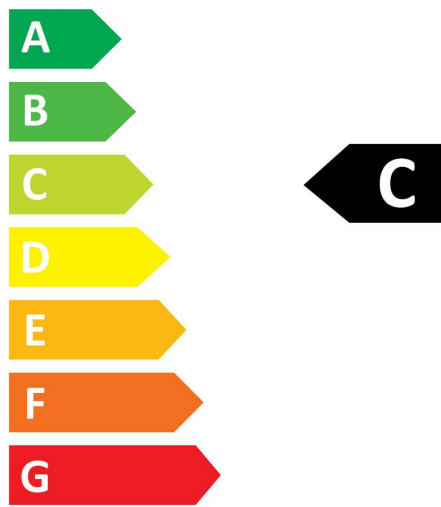

23
kWh/1000h

2019/2015