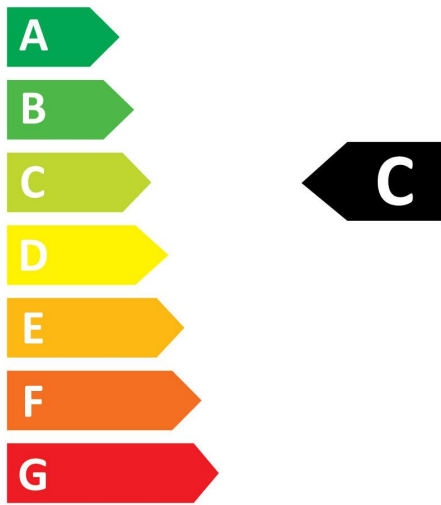

ToLEDo Superia T8 CCG and AC

ToLEDo SUPERIA T8 CCG L 1500 4100LM 865 75K PET SL
0030250

SYLVANIA

0030250

23
kWh/1000h

2019/2015