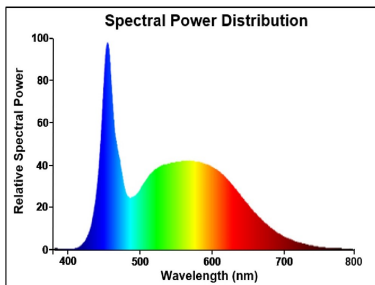

ToLEDo Superia T8 CCG and AC

ToLEDo SUPERIA T8 CCG L 1500 4100LM 865 75K PET SL
0030250

Safety data

Optimal operating condition (°C)	-20-55
Breakage cleaning instructions	Not applicable
Special purpose lamp	No
Suitable for household illumination	Yes
Safety message	Suitable for totally enclosed fixture

PHOTOMETRY

TECHNICAL DRAWINGS